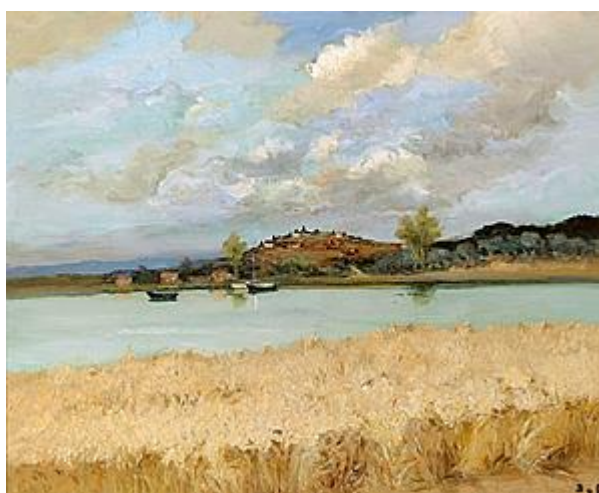

WILLIAMS & SON

FINE 19TH & 20TH CENTURY BRITISH AND EUROPEAN PAINTINGS

MARCEL DYF

CHAMP DE BLÉ AU BORD DE LA RIVIÈRE

60 x 73 cm (23 ⁵/₈ x 28 ³/₄ inches)

Oil on Canvas

Signed

Artist description:

Marcel Dyf was born on 7th October 1899 in Paris. While he is known for his paintings of figures, flowers and still life subjects, he is most celebrated for his beautifully atmospheric landscapes. These he executed with his distinctive loose style that imbues the subjects with such a natural feel.